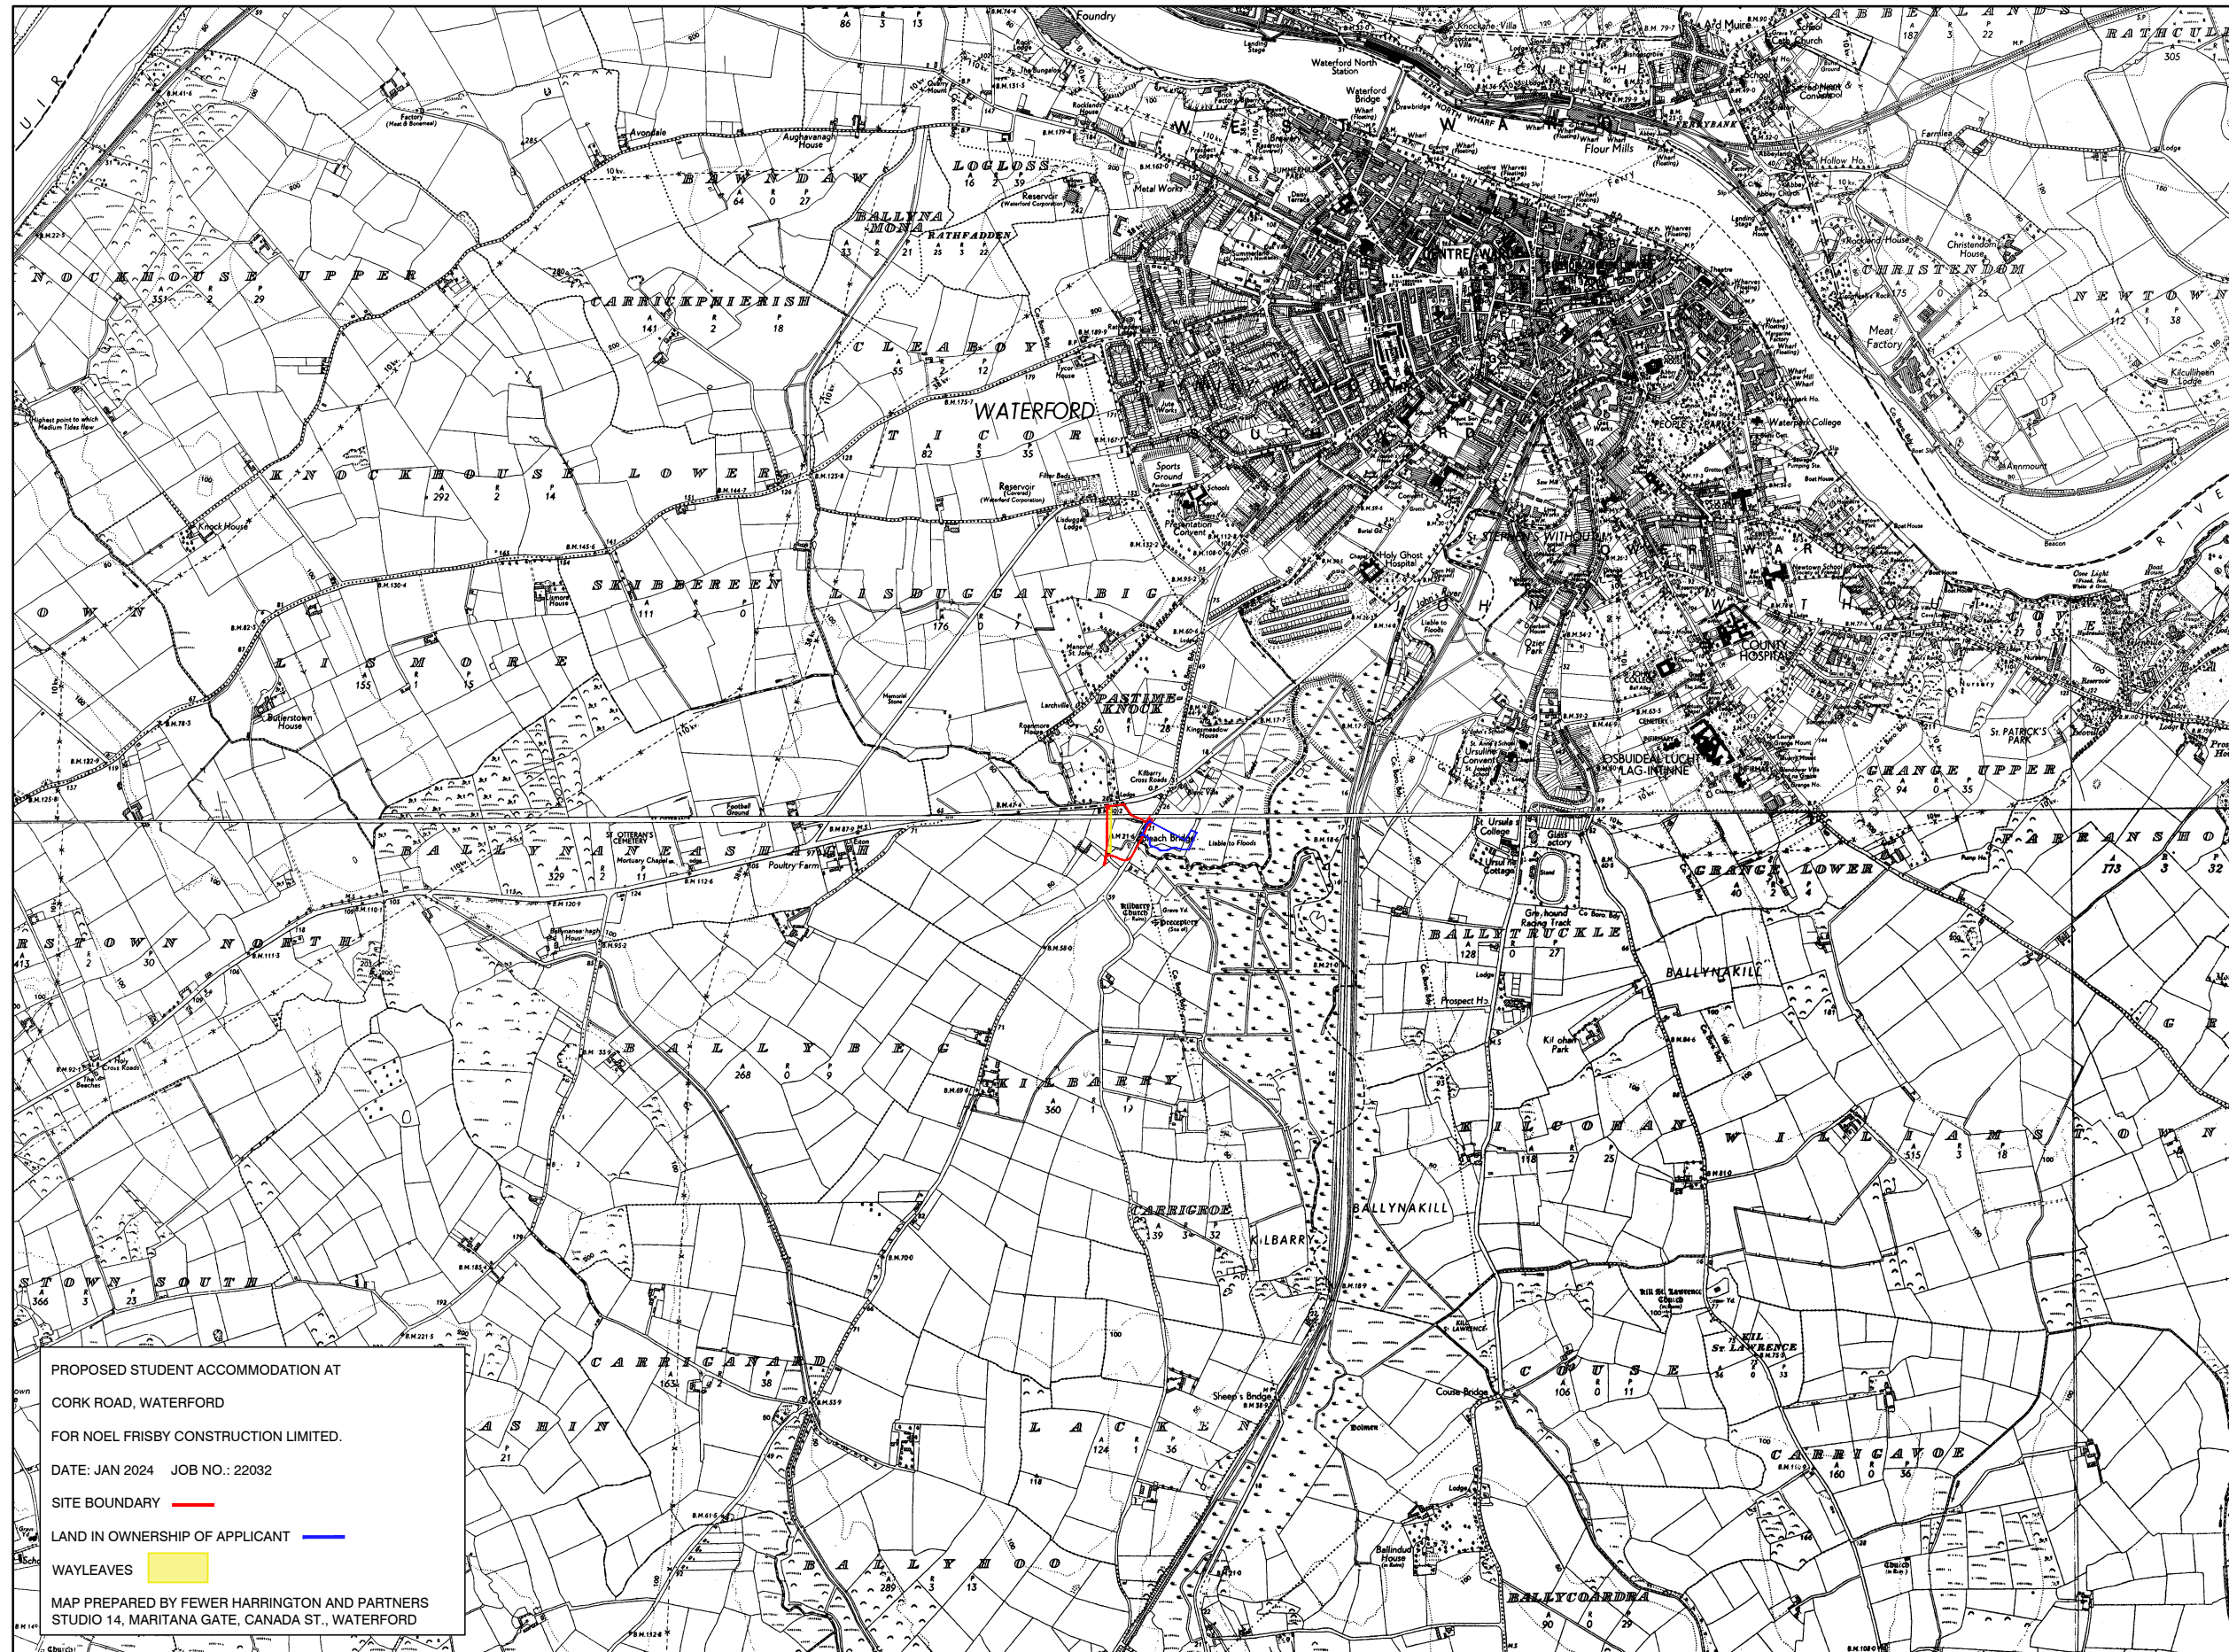

RECORD PLACE MAP D-02

610966.0023

613255.5023

PROPOSED STUDENT ACCOMMODATION AT
CORK ROAD, WATERFORD
FOR NOEL FRISBY CONSTRUCTION LIMITED.
DATE: JAN 2024 JOB NO.: 22032
SITE BOUNDARY —
LAND IN OWNERSHIP OF APPLICANT —
WAYLEAVES
MAP PREPARED BY FEWER HARRINGTON AND PARTNERS
STUDIO 14, MARITANA GATE, CANADA ST., WATERFORD